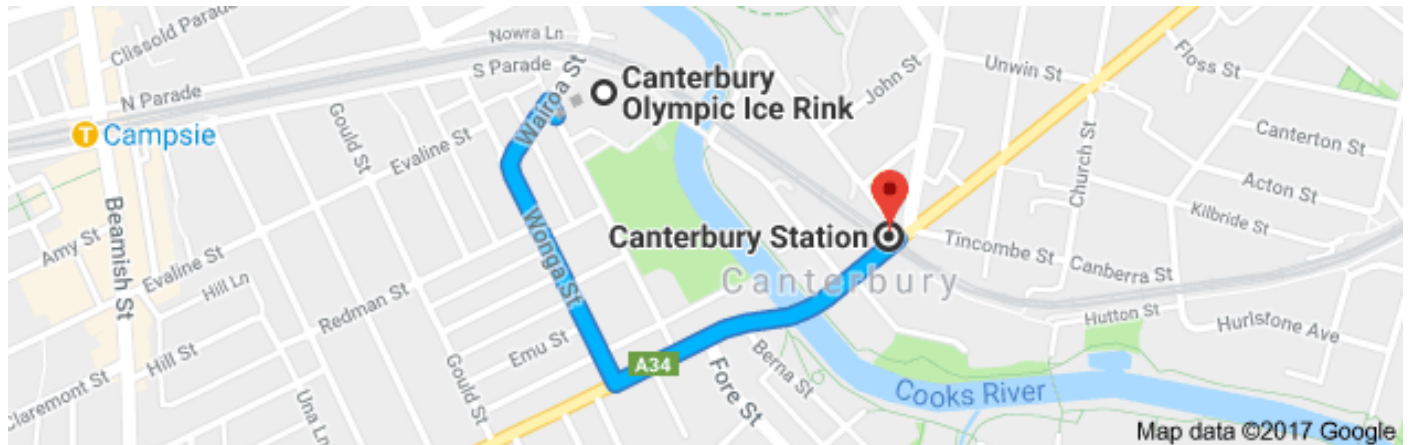

Bankstown NSW

612 8707 2800

Taxi Services

Uber

<https://www.uber.com/en-AU/cities/sydney/>

Download the app on your phone or Visit the website and enter
Canterbury Olympic Ice Rink

17A Phillips Avenue, Canterbury NSW as your pick up or destination location

<https://www.westfield.com.au/hurstville>

Cnr Cross Street & Park Road

Hurstville NSW 2220

612 9511 2700

9:30am – 6:00pm

Burwood Westfield

<https://www.westfield.com.au/burwood>

100 Burwood Road

Marrickville Metro Shopping Centre

34 Victoria Road
Marrickville NSW
612 9519 1066

Train Stations (closest)

Canterbury Station

Canterbury NSW 2193

3mins (1.2km) via Wonga Street and Canterbury Road/A34

Campsie Station