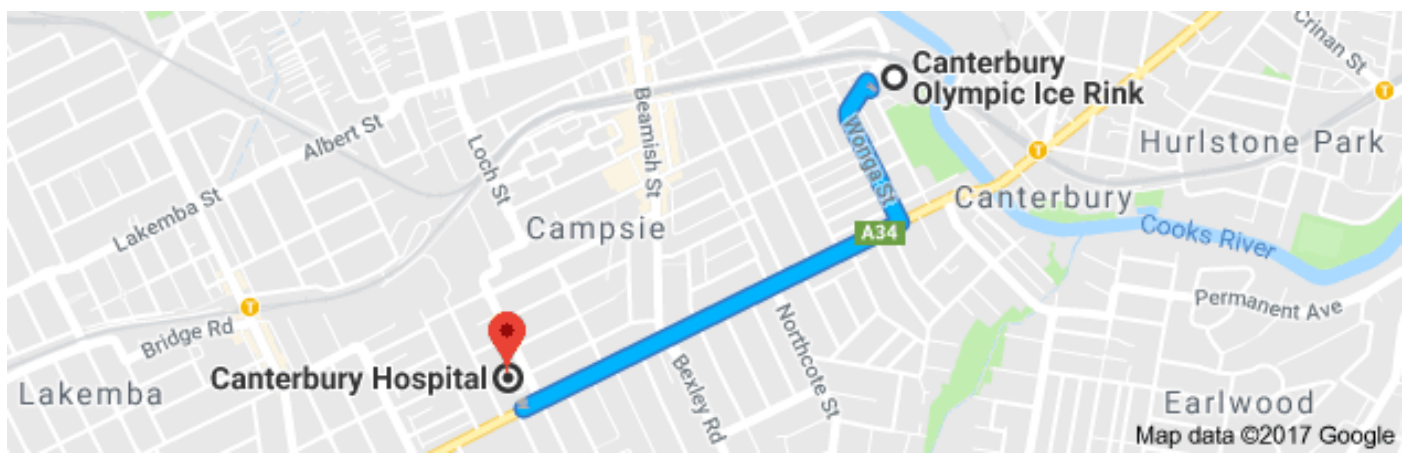

Bankstown NSW

612 8707 2800

Taxi Services

Uber

<https://www.uber.com/en-AU/cities/sydney/>

Download the app on your phone or Visit the website and enter
Canterbury Olympic Ice Rink

17A Phillips Avenue, Canterbury NSW as your pick up or destination location

Marrickville Metro Shopping Centre

34 Victoria Road
Marrickville NSW
612 9519 1066

Train Stations (closest)

Canterbury Station

Canterbury NSW 2193

3mins (1.2km) via Wonga Street and Canterbury Road/A34

Campsie Station

Beamish Street, Campsie NSW 2194

7 mins (1.7km) via Evaline Street

Medical Centres

Canterbury Hospital

575 Canterbury Road
Campsie NSW 2194

<https://www.slhd.nsw.gov.au/canterbury/>

612 9787 0000

4mins (2.1km) via Canterbury Road/A34

St George Hospital

<http://www.seslhd.health.nsw.gov.au/SGH/>

Gray Street

Kogarah NSW 2217

612 9113 1111

16mins (8.8km) via Bexley Road or 18 mins (10.5km) via Kingsgrove Ave or 19mins (9.8km) via Slade Rd